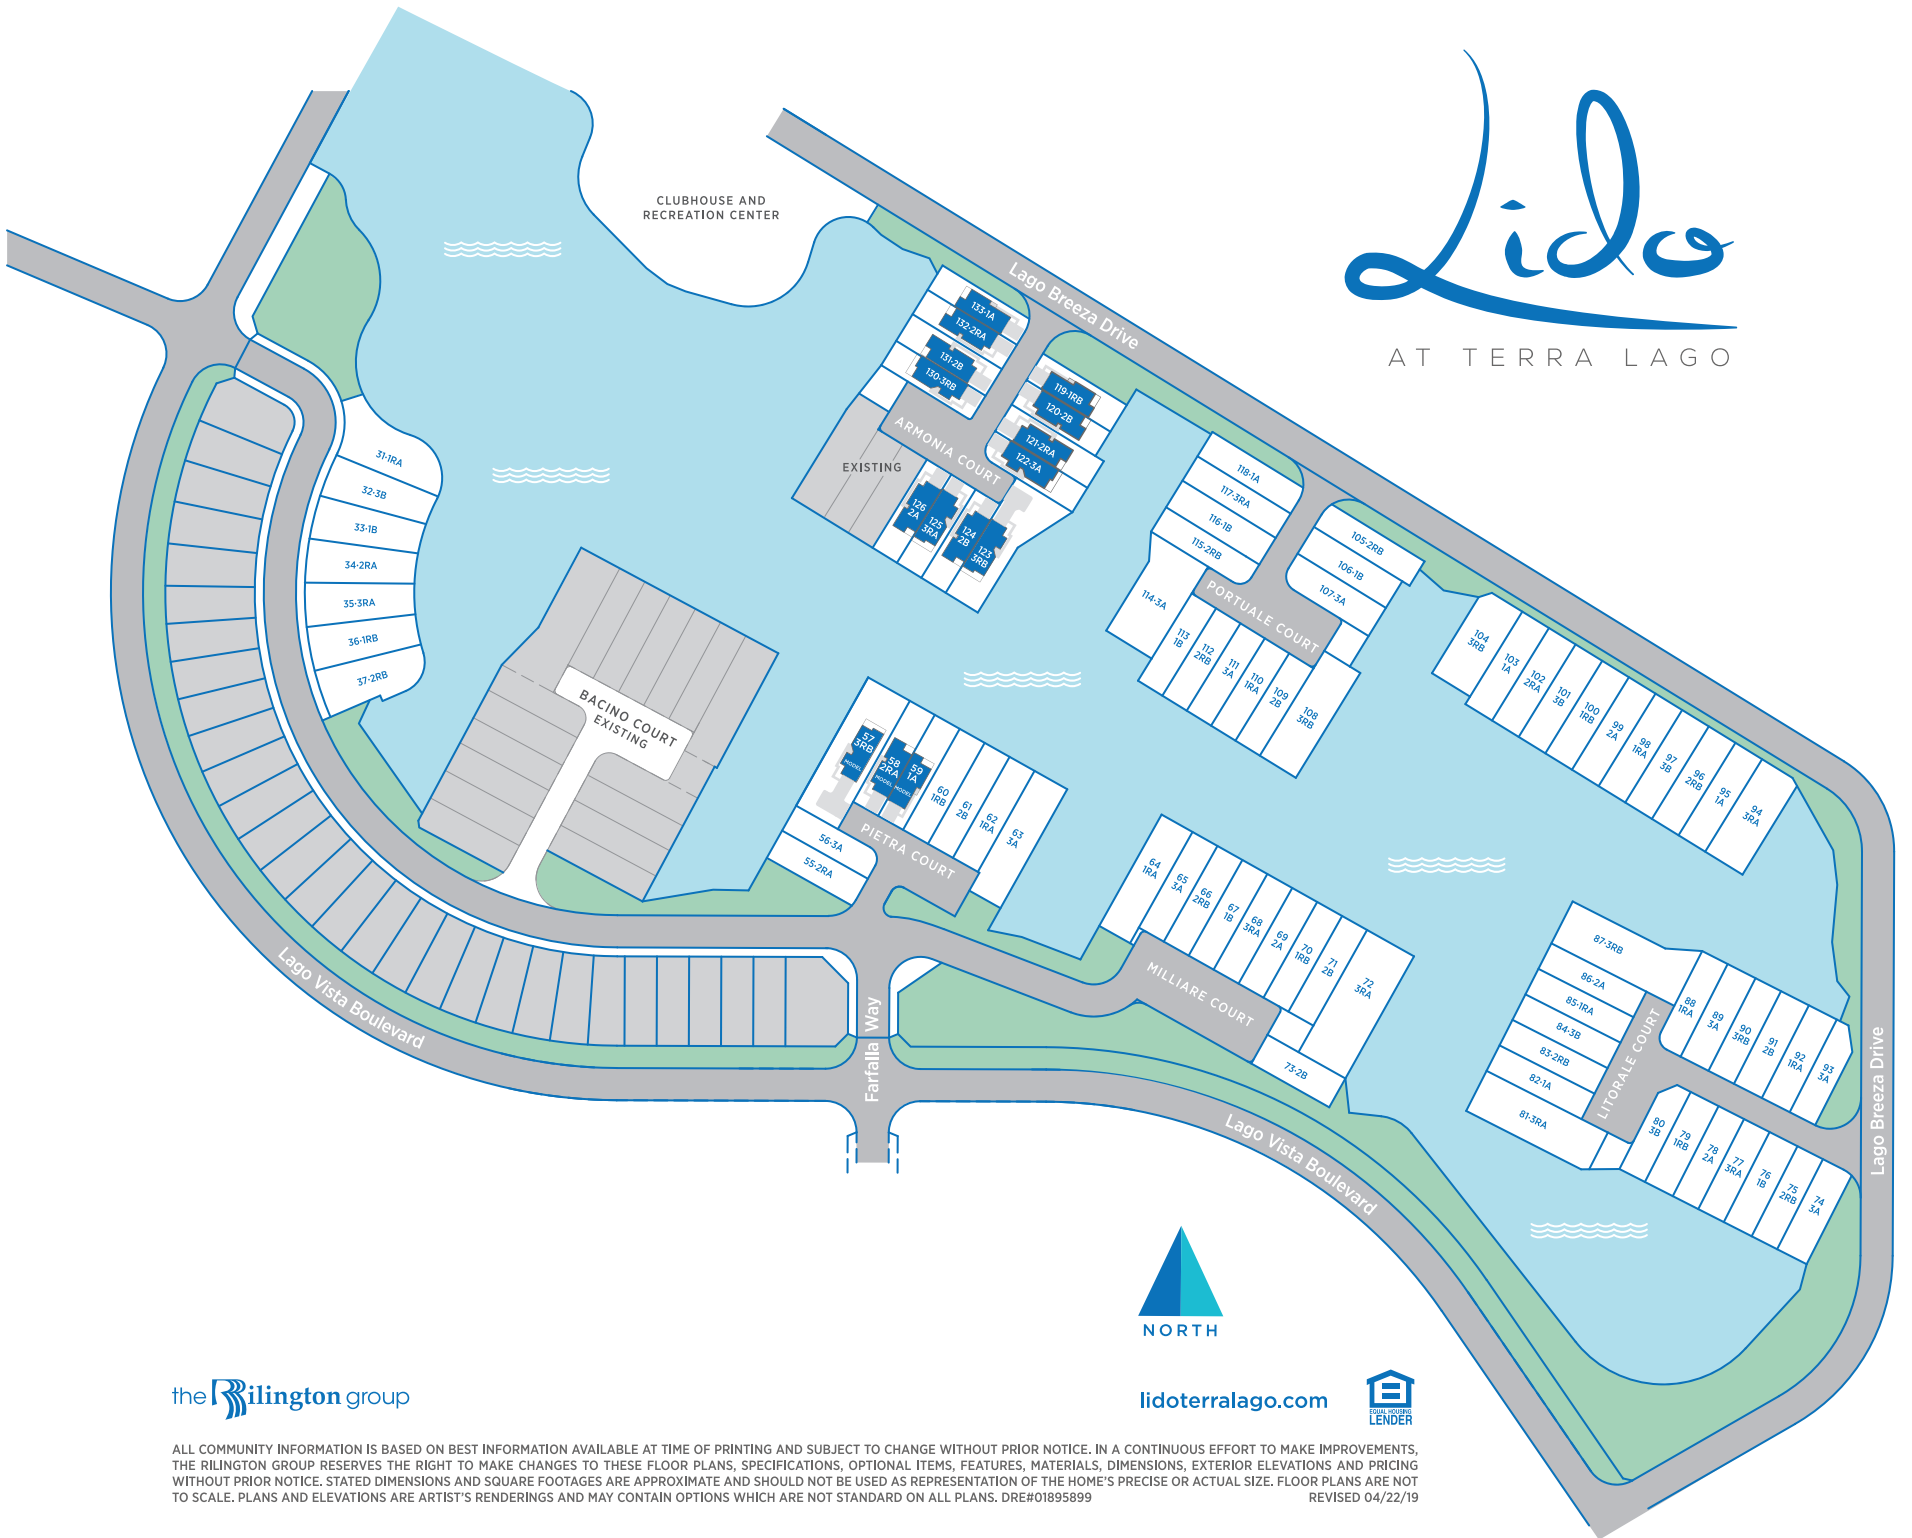

Lido

AT TERRA LAGO

the **Rilington** group

lidoterralago.com

ALL COMMUNITY INFORMATION IS BASED ON BEST INFORMATION AVAILABLE AT TIME OF PRINTING AND SUBJECT TO CHANGE WITHOUT PRIOR NOTICE. IN A CONTINUOUS EFFORT TO MAKE IMPROVEMENTS, THE RILINGTON GROUP RESERVES THE RIGHT TO MAKE CHANGES TO THESE FLOOR PLANS, SPECIFICATIONS, OPTIONAL ITEMS, FEATURES, MATERIALS, DIMENSIONS, EXTERIOR ELEVATIONS AND PRICING WITHOUT PRIOR NOTICE. STATED DIMENSIONS AND SQUARE FOOTAGES ARE APPROXIMATE AND SHOULD NOT BE USED AS REPRESENTATION OF THE HOME'S PRECISE OR ACTUAL SIZE. FLOOR PLANS ARE NOT TO SCALE. PLANS AND ELEVATIONS ARE ARTIST'S RENDERINGS AND MAY CONTAIN OPTIONS WHICH ARE NOT STANDARD ON ALL PLANS. DRE#01895899 REVISION 04/22/19