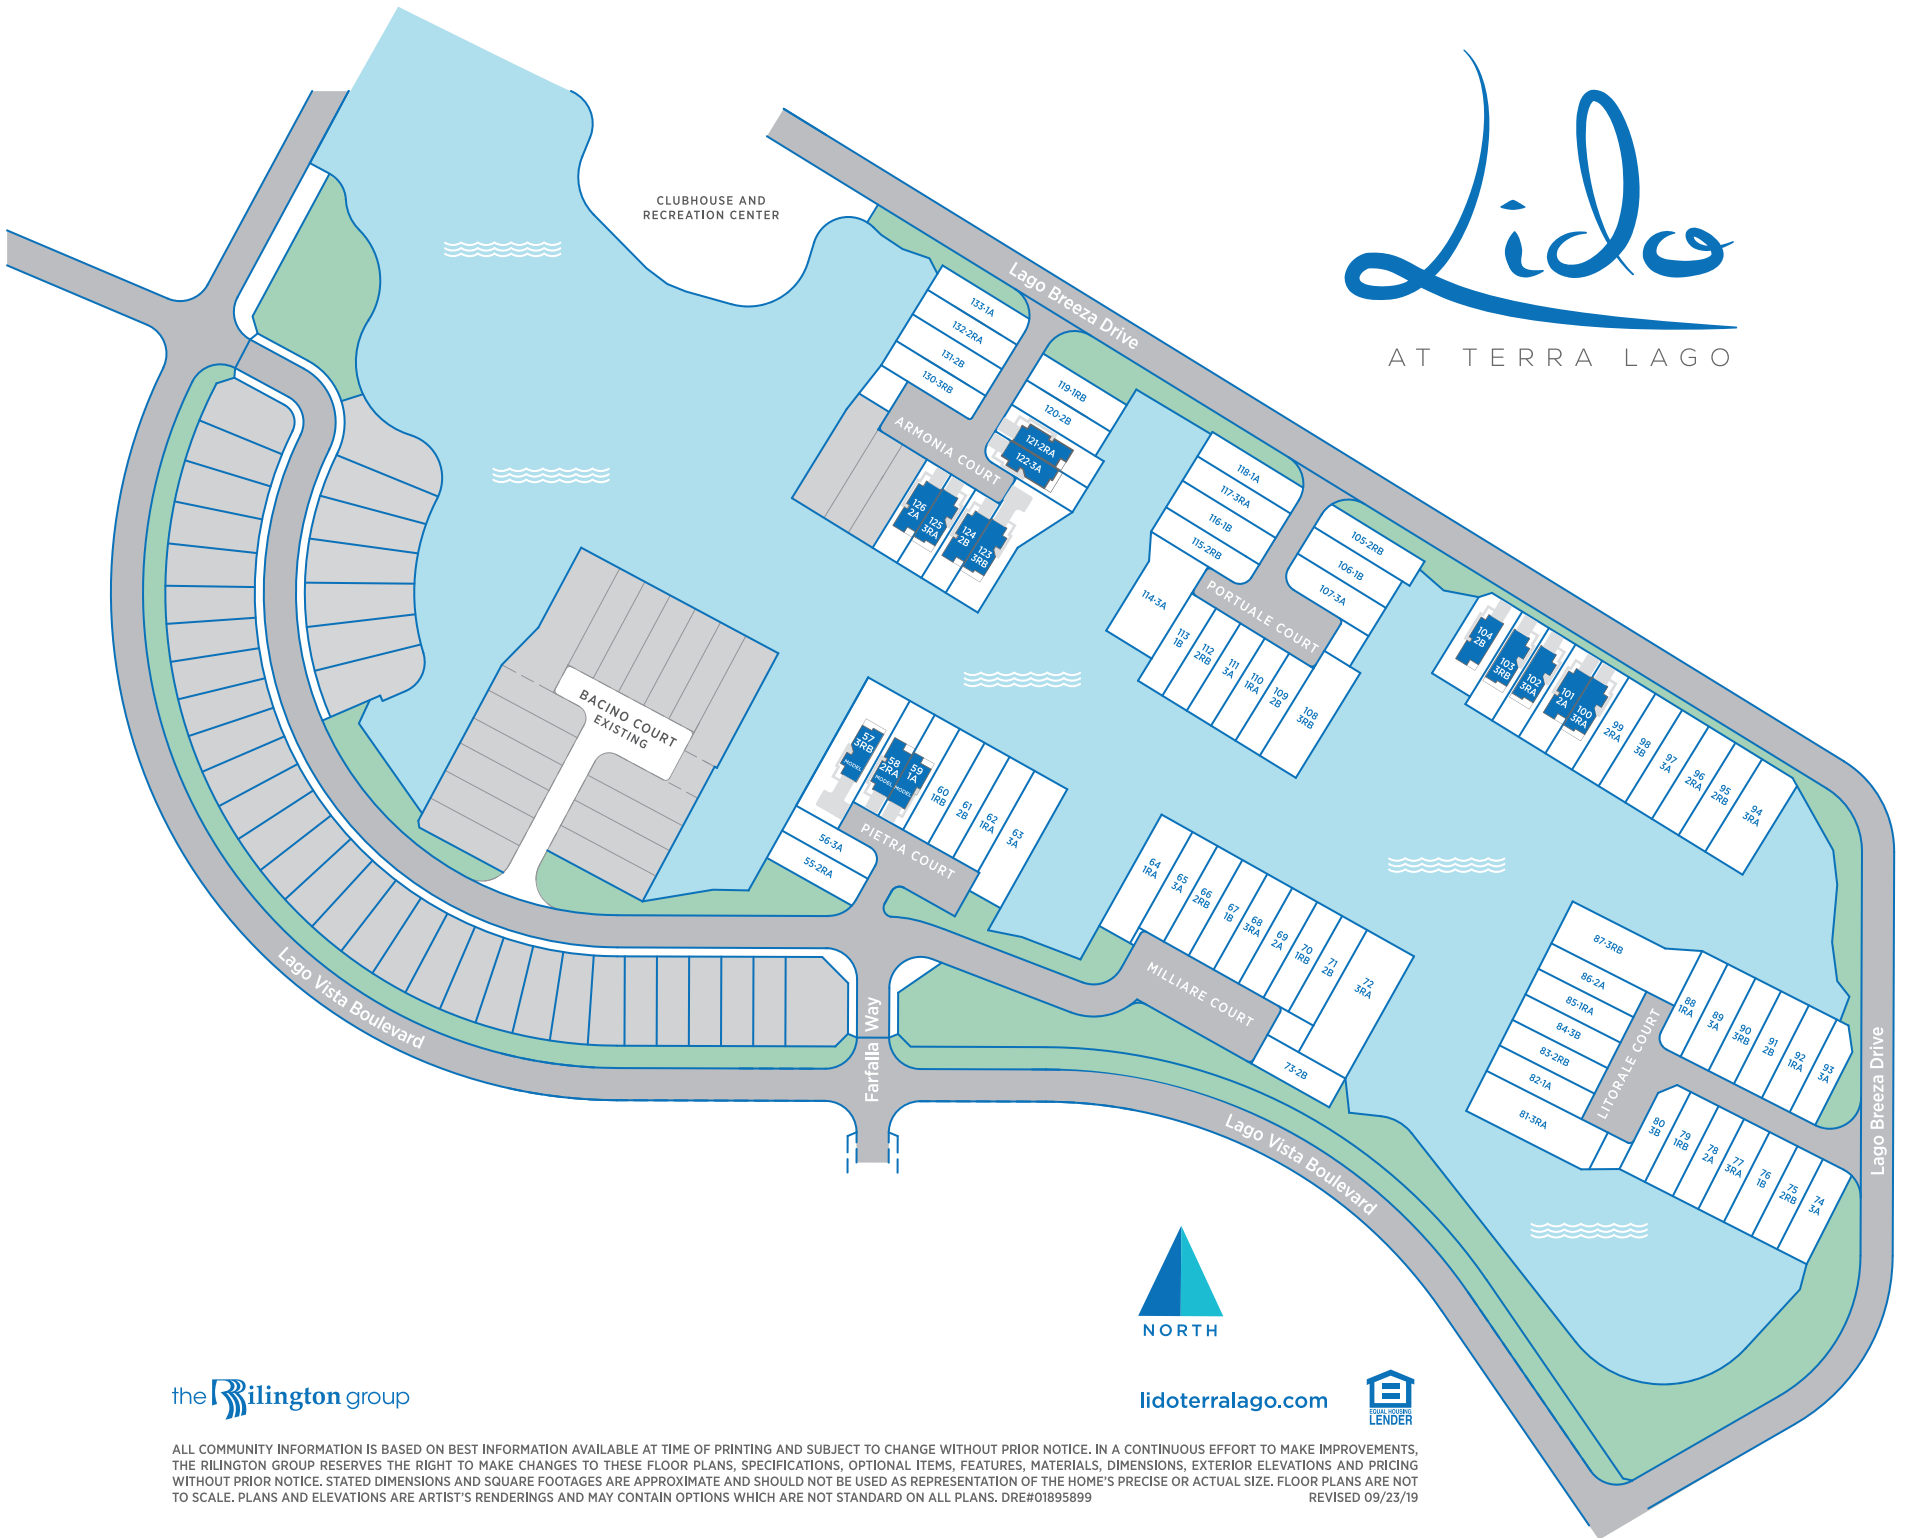

# Lido

AT TERRA LAGO

[lidoterralago.com](http://lidoterralago.com)

ALL COMMUNITY INFORMATION IS BASED ON BEST INFORMATION AVAILABLE AT TIME OF PRINTING AND SUBJECT TO CHANGE WITHOUT PRIOR NOTICE. IN A CONTINUOUS EFFORT TO MAKE IMPROVEMENTS, THE RILINGTON GROUP RESERVES THE RIGHT TO MAKE CHANGES TO THESE FLOOR PLANS, SPECIFICATIONS, OPTIONAL ITEMS, FEATURES, MATERIALS, DIMENSIONS, EXTERIOR ELEVATIONS AND PRICING WITHOUT PRIOR NOTICE. STATED DIMENSIONS AND SQUARE FOOTAGES ARE APPROXIMATE AND SHOULD NOT BE USED AS REPRESENTATION OF THE HOME'S PRECISE OR ACTUAL SIZE. FLOOR PLANS ARE NOT TO SCALE. PLANS AND ELEVATIONS ARE ARTIST'S RENDERINGS AND MAY CONTAIN OPTIONS WHICH ARE NOT STANDARD ON ALL PLANS. DRE#01895899 REVISED 09/23/19